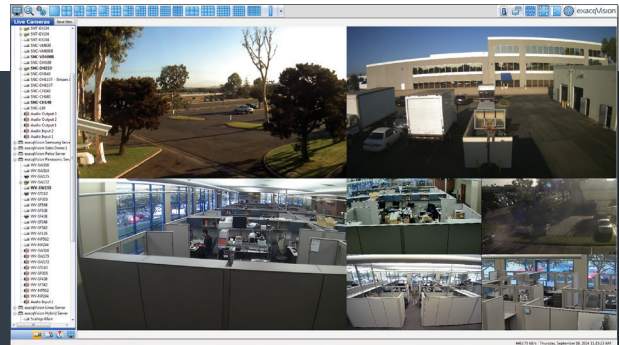

## exacqVision A-Series Proven, Versatile Hybrid Network Video Recorder

- **Proven Versatility/Flexibility**
  - Store up to 32 TB per recorder
  - Record up to 64 analog cameras and 64 IP cameras per recorder
  - Compatible with thousands of IP camera models
  - Compatible with all exacqVision recorders and software for maximum scalability
  - Available in hybrid and IP models from desktop to 4U to meet any needs
  - Compatible with a variety of third-party integrations
- **Proven Performance**
  - Run server software, client and web service all on the same system
  - Continuously record up to 550 Mbps of video for high concentration of HD cameras
  - Supports many simultaneous video to web/mobile clients with 1,200 frames per second video
  - Thousands of recorders installed worldwide
- **Proven Reliability**
  - Solid-state drive for Linux or Windows operating system
  - Enterprise-class, continuous-duty hard drives
  - Protects against drive failure with optional RAID on 4U models
- **Powerful Video Management System (VMS) Software**
  - Pre-loaded with exacqVision Professional software (standard)
  - Easily license additional IP cameras and change out cameras
  - Increase capacity by adding unlimited additional servers
- **CPU Upgrade Option**
  - Increase local client and web server performance up to 100% with available CPU upgrade
  - Ability to host Exacq tested certified software applications (CSA) such as video analytics and point-of-sale partners
  - Save hardware and support expenses and rack space by loading multiple applications on one exacqVision server
- **View Video Anywhere with Free Client Software**
  - Select the interface that works best for you
  - Access live and recorded video on Windows, Linux or Mac PCs
  - Use the free web service application in any modern browser
  - Download the free Exacq Mobile app available for iOS, Android, Windows Phone 8 and Kindle Fire
- **3-Year Warranty**
  - Includes a 3-year hardware warranty
  - 3 years of unlimited software updates included