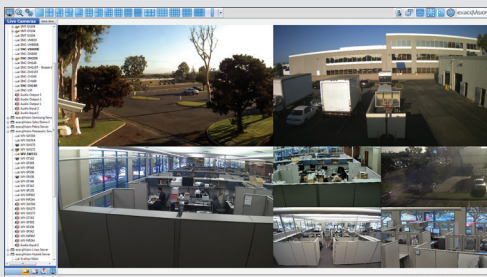

## exacqVision A-Series Proven, Versatile Hybrid Network Video Recorder

- **Proven Versatility/Flexibility**
  - Store up to 32 TB per recorder
  - Record up to 64 analog cameras and 64 IP cameras per recorder
  - Compatible with thousands of IP camera models
  - Compatible with all exacqVision recorders and software for maximum scalability
  - Available in hybrid and IP models from desktop to 4U to meet any needs
  - Compatible with a variety of third-party integrations
- **Proven Performance**
  - Run server software, client and web service all on the same system
  - Continuously record up to 550 Mbps of video for high concentration of HD cameras
  - Supports many simultaneous video to web/mobile clients with 1,200 frames per second video
  - Thousands of recorders installed worldwide
- **Proven Reliability**
  - Solid-state drive for Linux or Windows operating system
  - Enterprise-class, continuous-duty hard drives
  - Protects against drive failure with optional RAID on 4U models
- **Powerful Video Management System (VMS) Software**
  - Pre-loaded with exacqVision Professional software (standard)
  - Easily license additional IP cameras and change out cameras
  - Increase capacity by adding unlimited additional servers
- **CPU Upgrade Option**
  - Increase local client and web server performance up to 100% with available CPU upgrade
  - Ability to host Exacq tested certified software applications (CSA) such as video analytics and point-of-sale partners
  - Save hardware and support expenses and rack space by loading multiple applications on one exacqVision server
- **View Video Anywhere with Free Client Software**
  - Select the interface that works best for you
  - Access live and recorded video on Windows, Linux or Mac PCs
  - Use the free web service application in any modern browser
  - Download the free Exacq Mobile app available for iOS, Android, Windows Phone 8 and Kindle Fire
- **3-Year Warranty**
  - Includes a 3-year hardware warranty
  - 3 years of unlimited software updates included